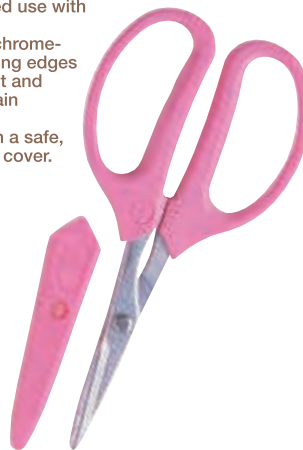

## ● Craft Scissors

- Soft, ergonomic design for extended use with no fatigue.
- Hardened chrome-plated cutting edges prevent rust and help maintain sharpness.
- Comes with a safe, convenient cover.

New Product No. **H420-001** Old Product No. **FS-1**  
Product Name **Craft Scissors**  
Price 1 **¥2,500** (Excl. tax)  
Shipment Units **1** **4977444-506213**