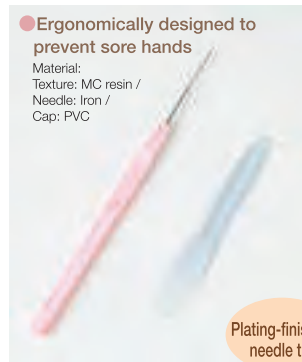

New Product No. **H441-017** Old Product No. **FY-17**
Product Name **Felting Hand Needle (Single-Needle Type with Handle)**
Price 1 **¥480** (Excl. tax)
Shipment Units **1** **4977444-489462**
●Size: About 14.5 cm long