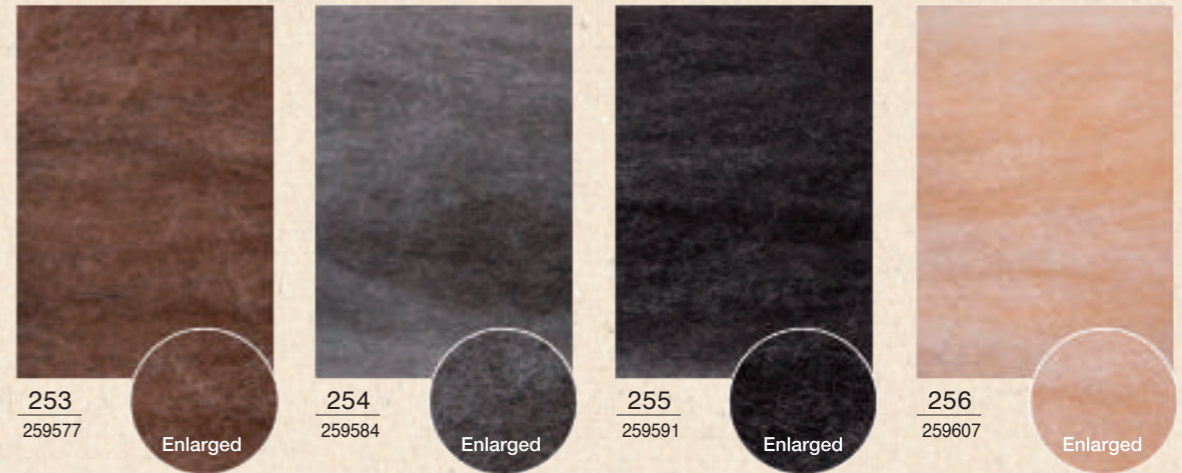

253 259577   **254** 259584   **255** 259591   **256** 259607