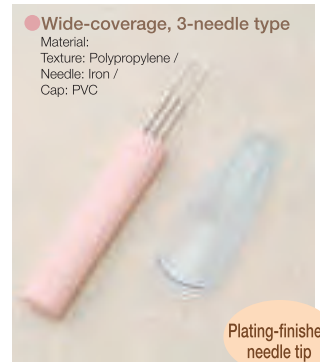

New Product No. **H441-013** Old Product No. **FY-13**
Product Name **Felting Hand Needle (Aligned Triple Needle Type)**
Price 1 **¥890** (Excl. tax)
Shipment Units **1** **4977444-576537**
●Size: About 2 cm wide by 14 cm long