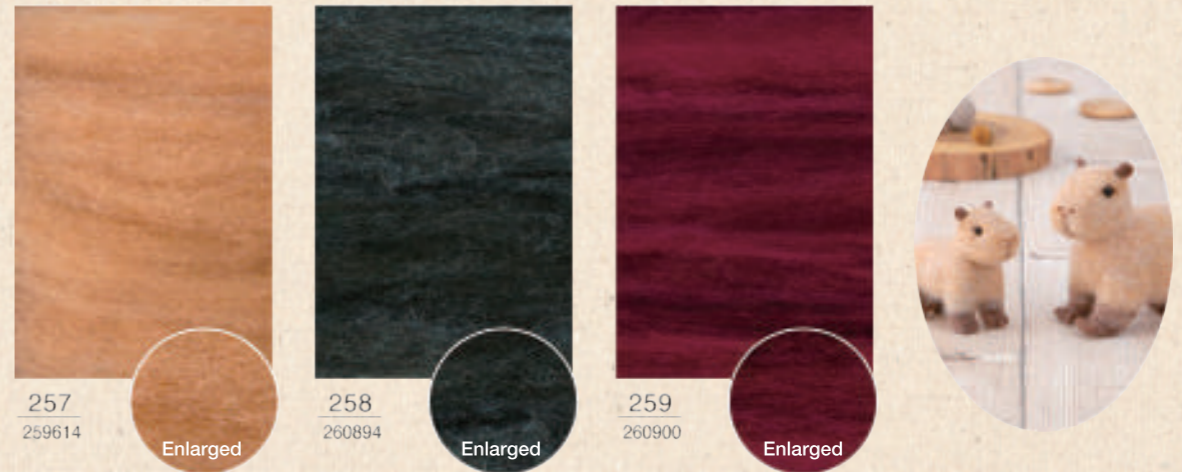

257 259614   **258** 260894   **259** 260900

●Note *Due to the nature of the material, the product thickness is not uniform. *Not suitable for wet felting.